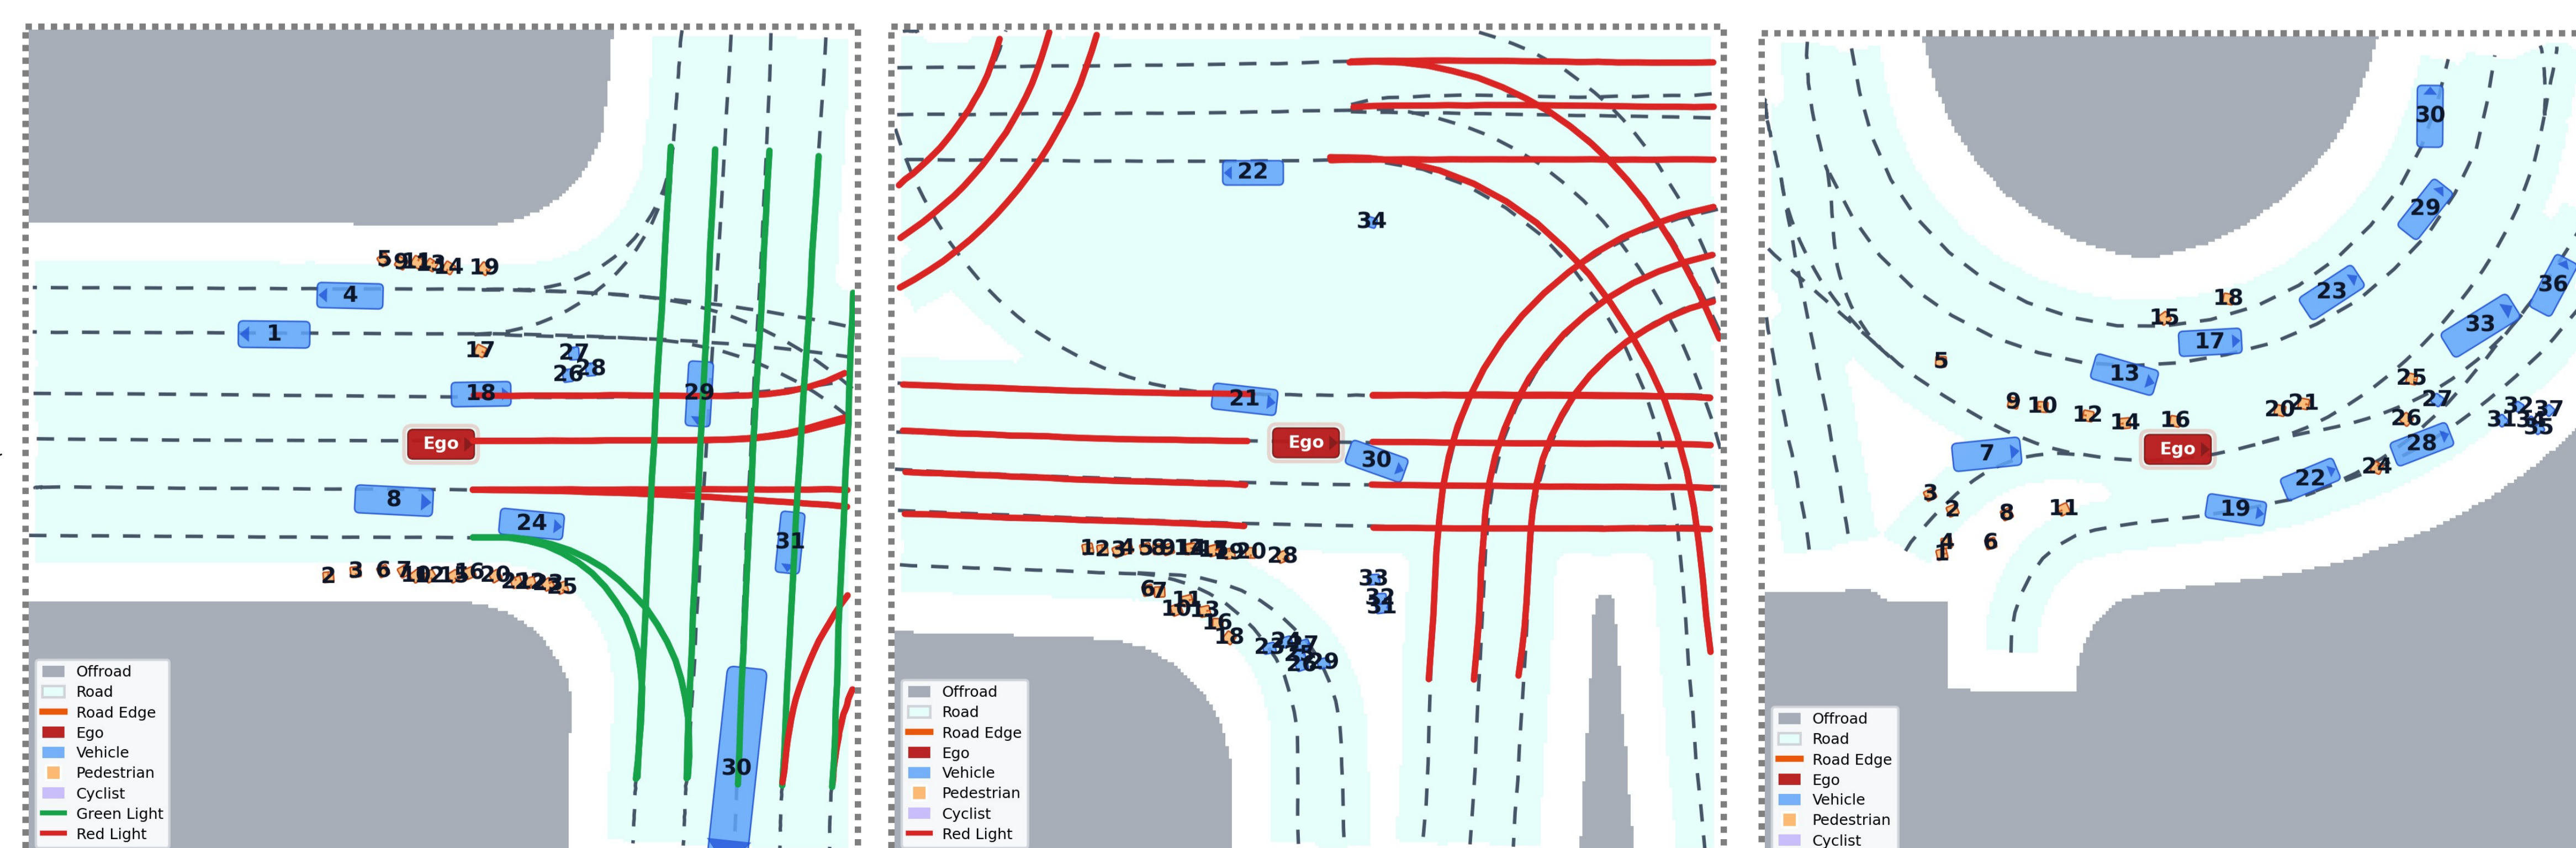

Waymo

nuPlan

SLEDGE-XL
(Chitta et al., 2024)

DriveScene
Gen (Sun et al., 2024)

ScenDream-L
(Rowe et al., 2025)

ScenDream-L
(Rowe et al., 2025)

VectorWorld
(Ours)

VectorWorld
(Ours)