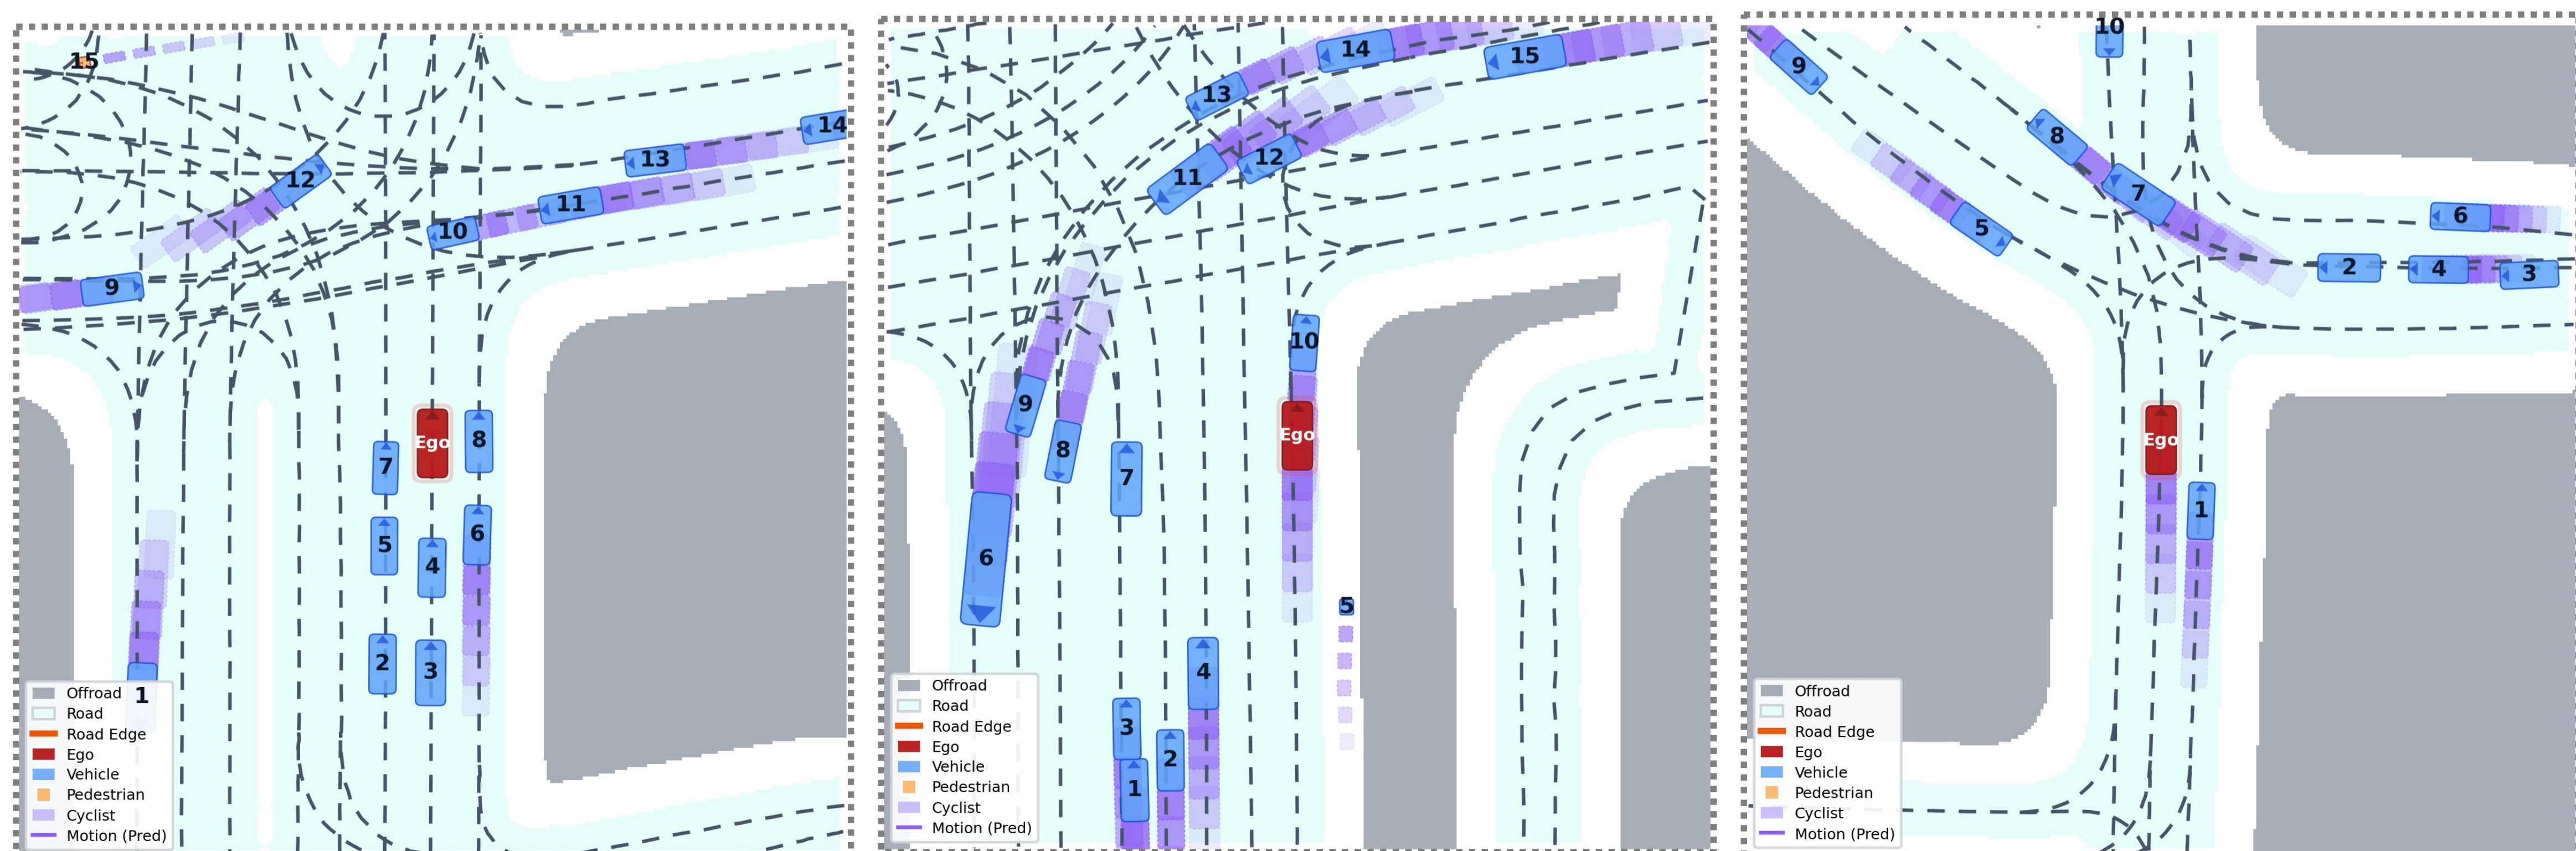

Waymo

nuPlan

SLEDGE-XL
(Chitta et al., 2024)

DriveScene
Gen (Sun et al., 2024)

ScenDream-L
(Rowe et al., 2025)

ScenDream-L
(Rowe et al., 2025)

VectorWorld
(Ours)

VectorWorld
(Ours)