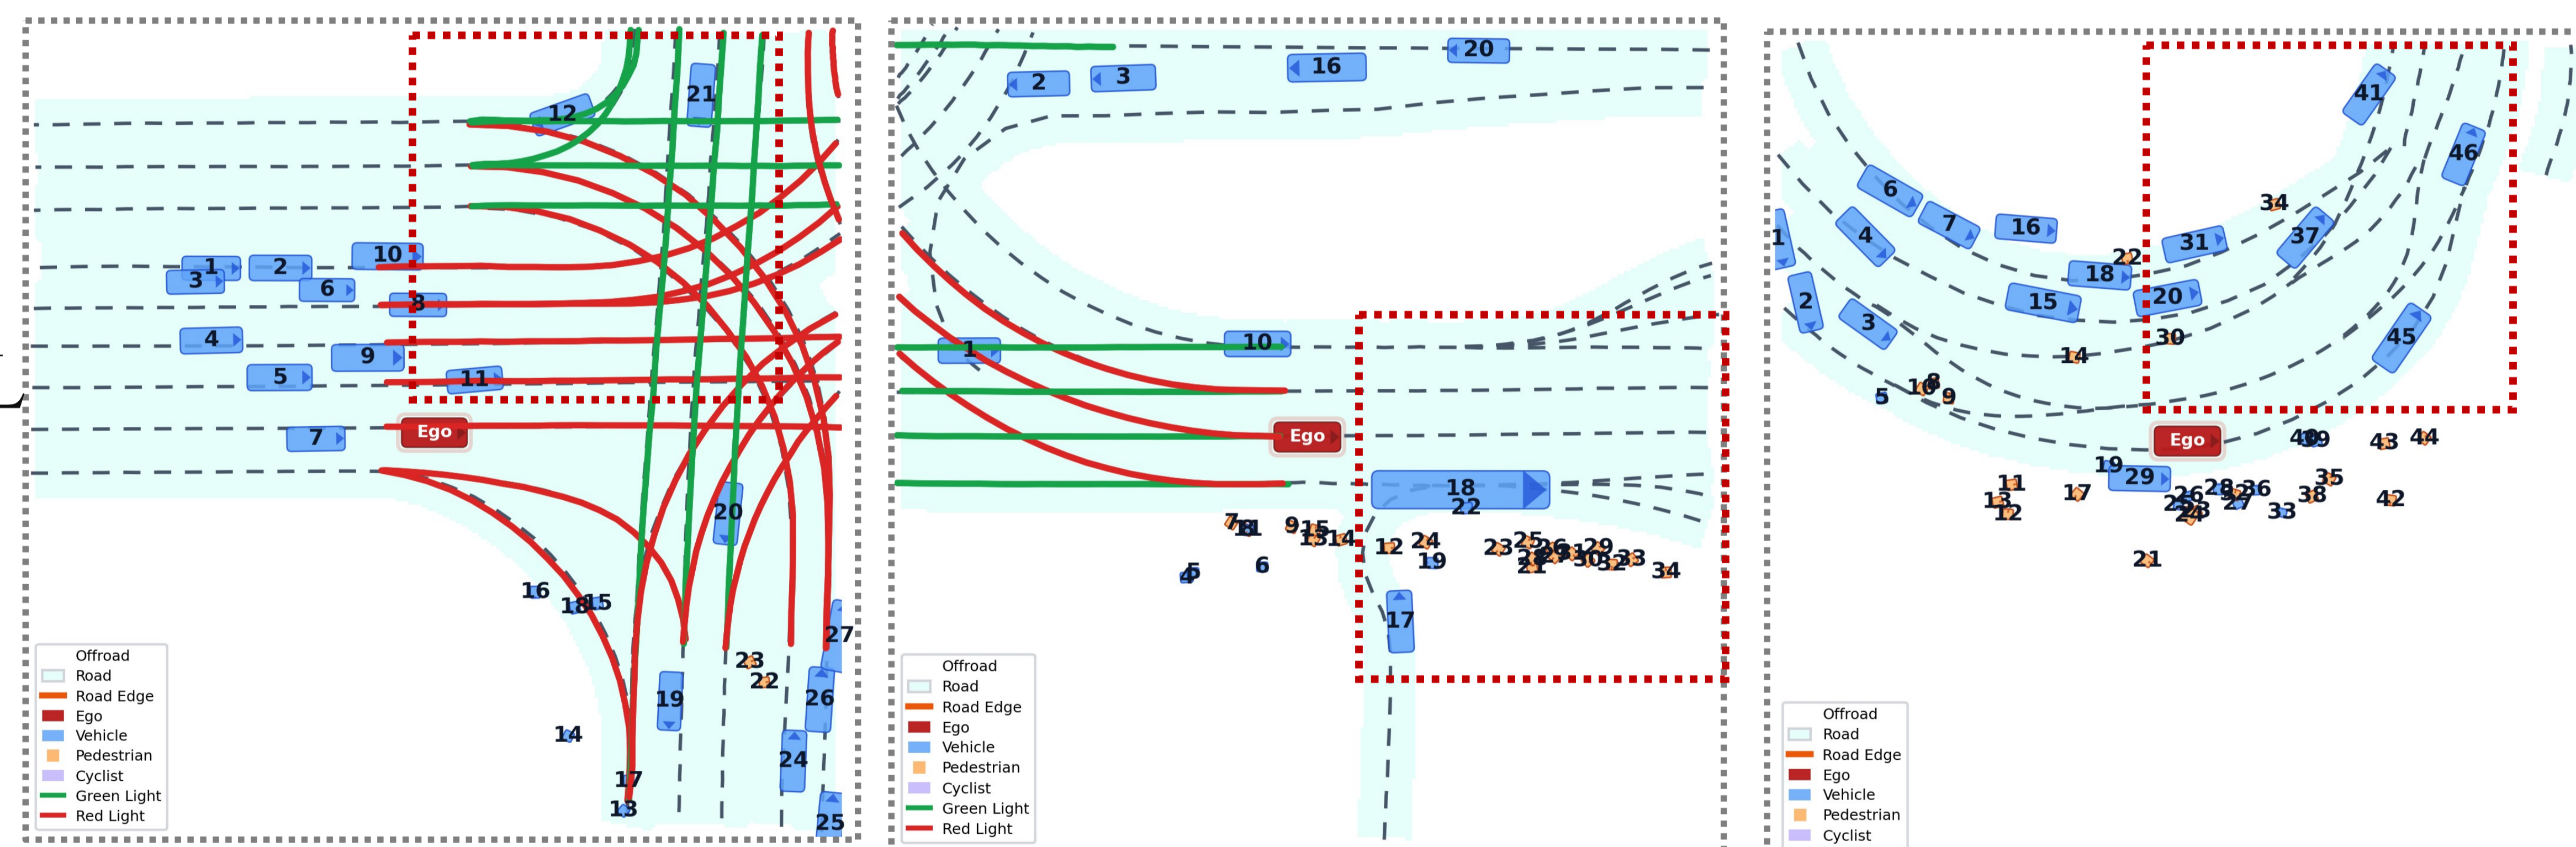

Waymo

nuPlan

SLEDGE-XL
(Chitta et al., 2024)

DriveScene
Gen (Sun et al., 2024)

ScenDream-L
(Rowe et al., 2025)

ScenDream-L
(Rowe et al., 2025)

VectorWorld
(Ours)

VectorWorld
(Ours)