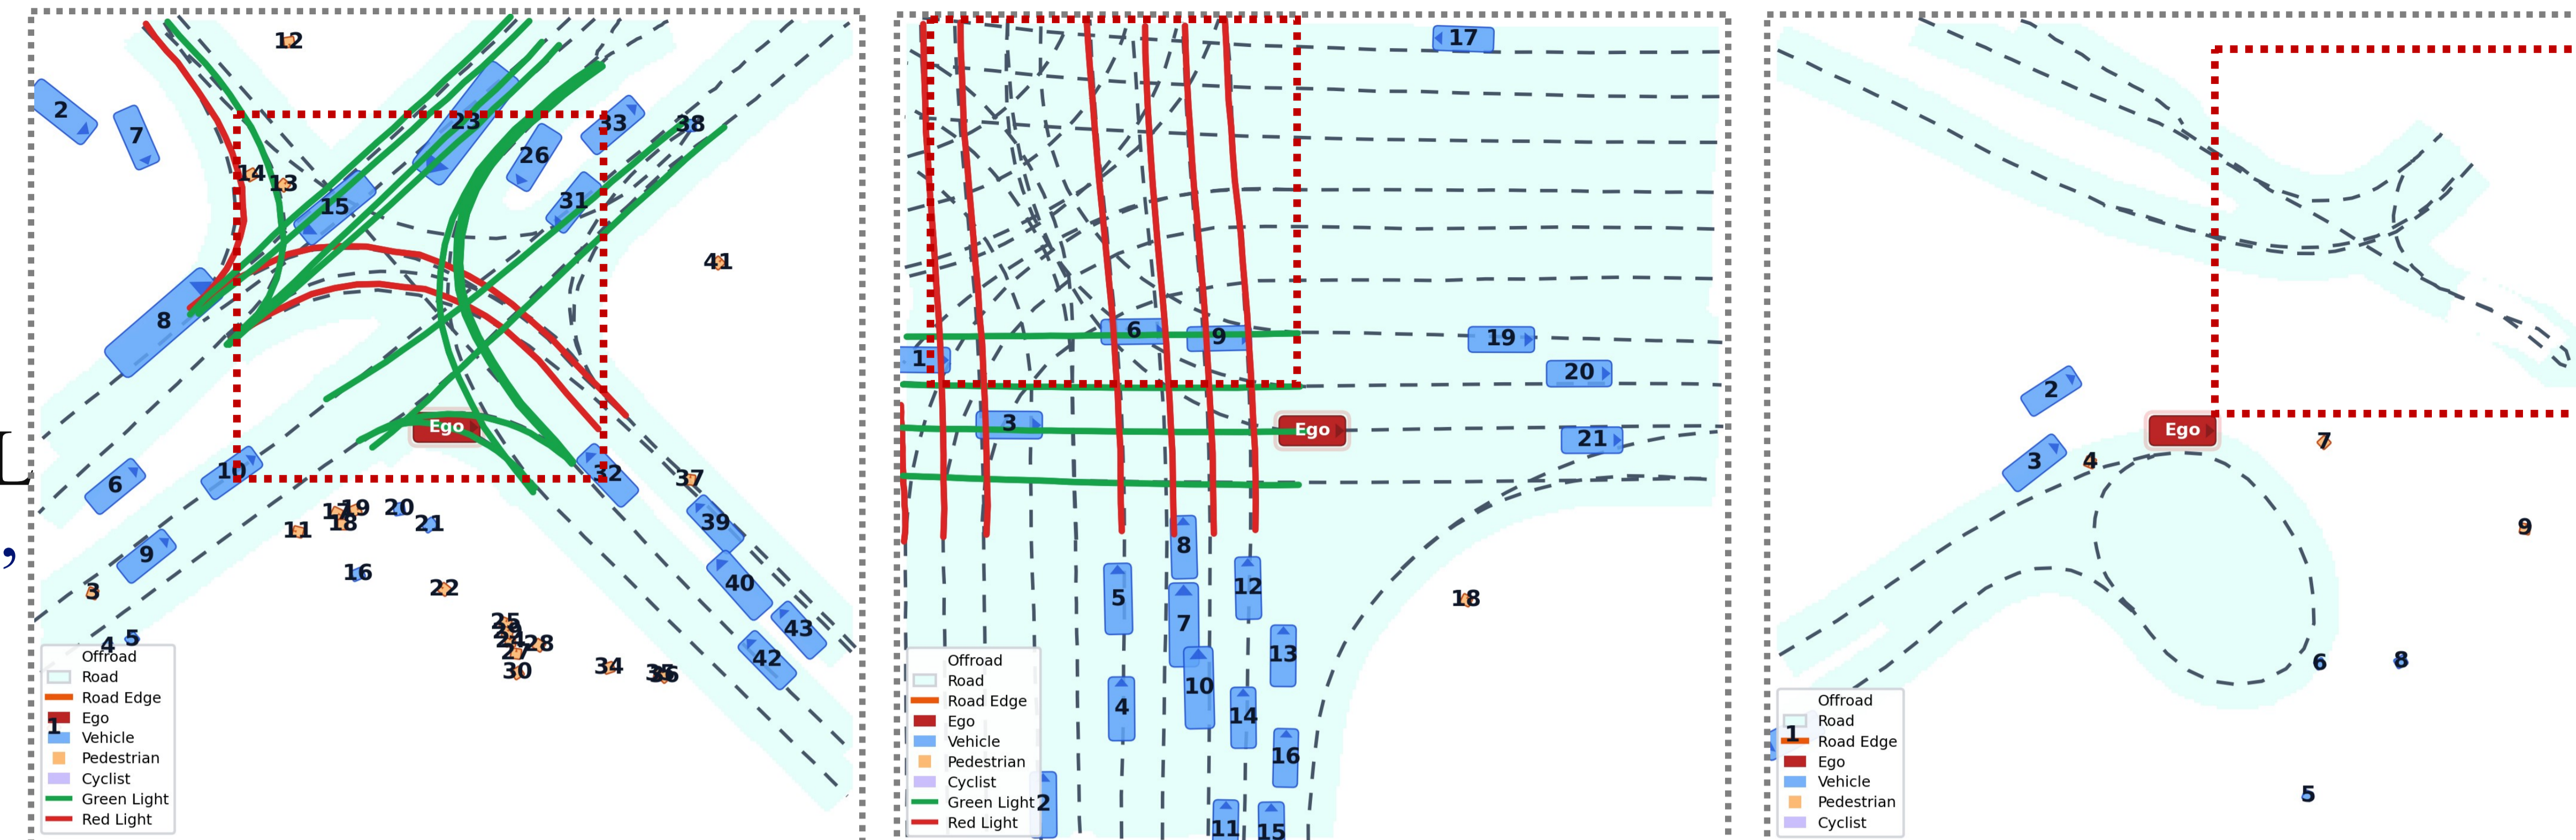

Waymo

nuPlan

SLEDGE-XL
(Chitta et al., 2024)

DriveScene
Gen (Sun et al., 2024)

ScenDream-L
(Rowe et al., 2025)

ScenDream-L
(Rowe et al., 2025)

VectorWorld
(Ours)

VectorWorld
(Ours)